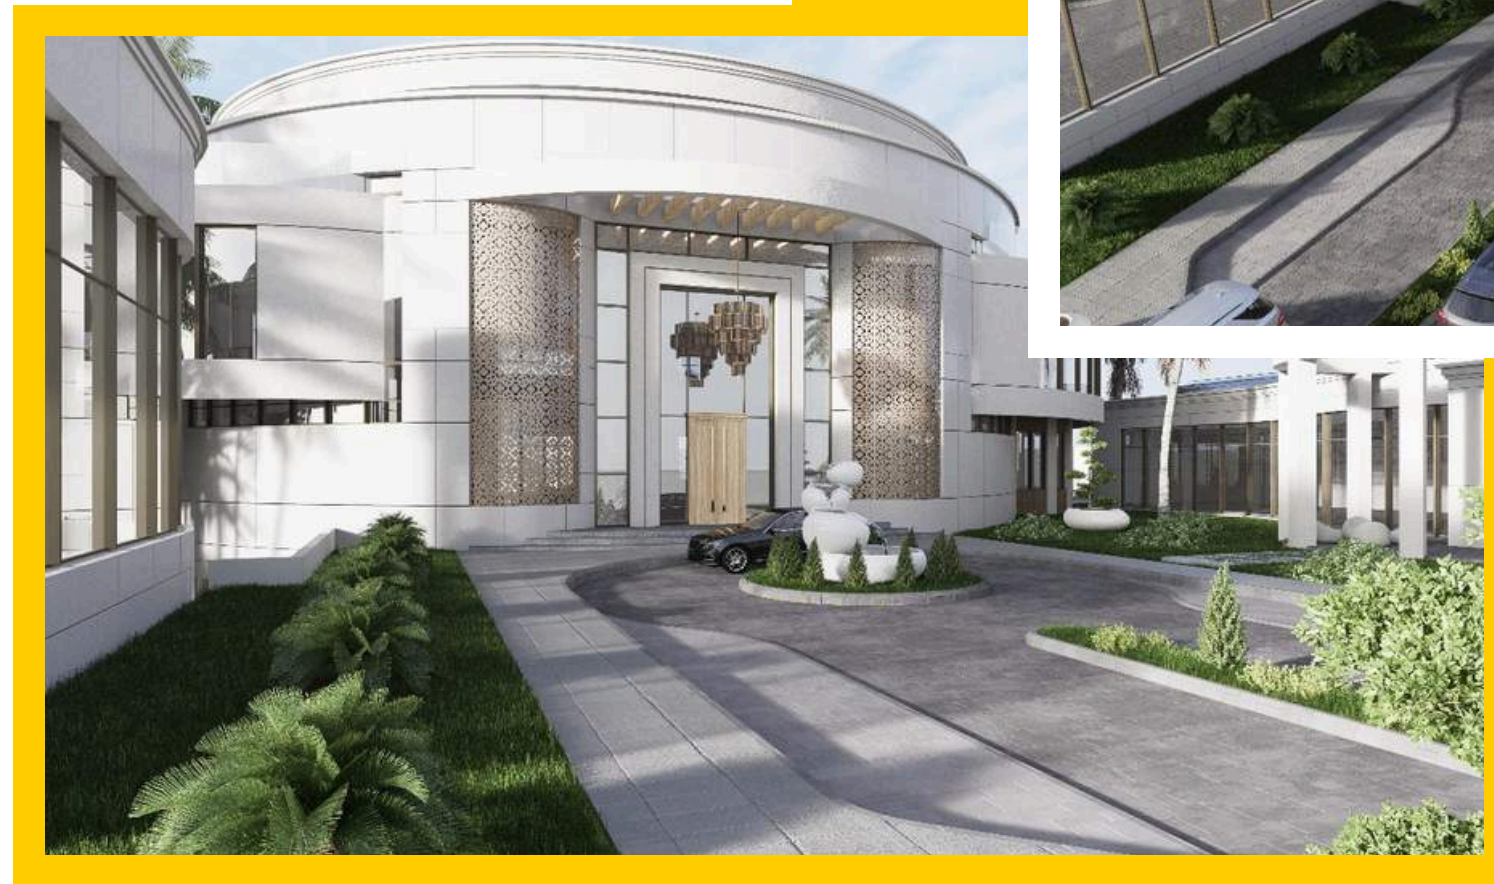

OUR PROJECTS

**Lebanon Supermarkets,
Villas, Offices,
Restaurants, etc.**