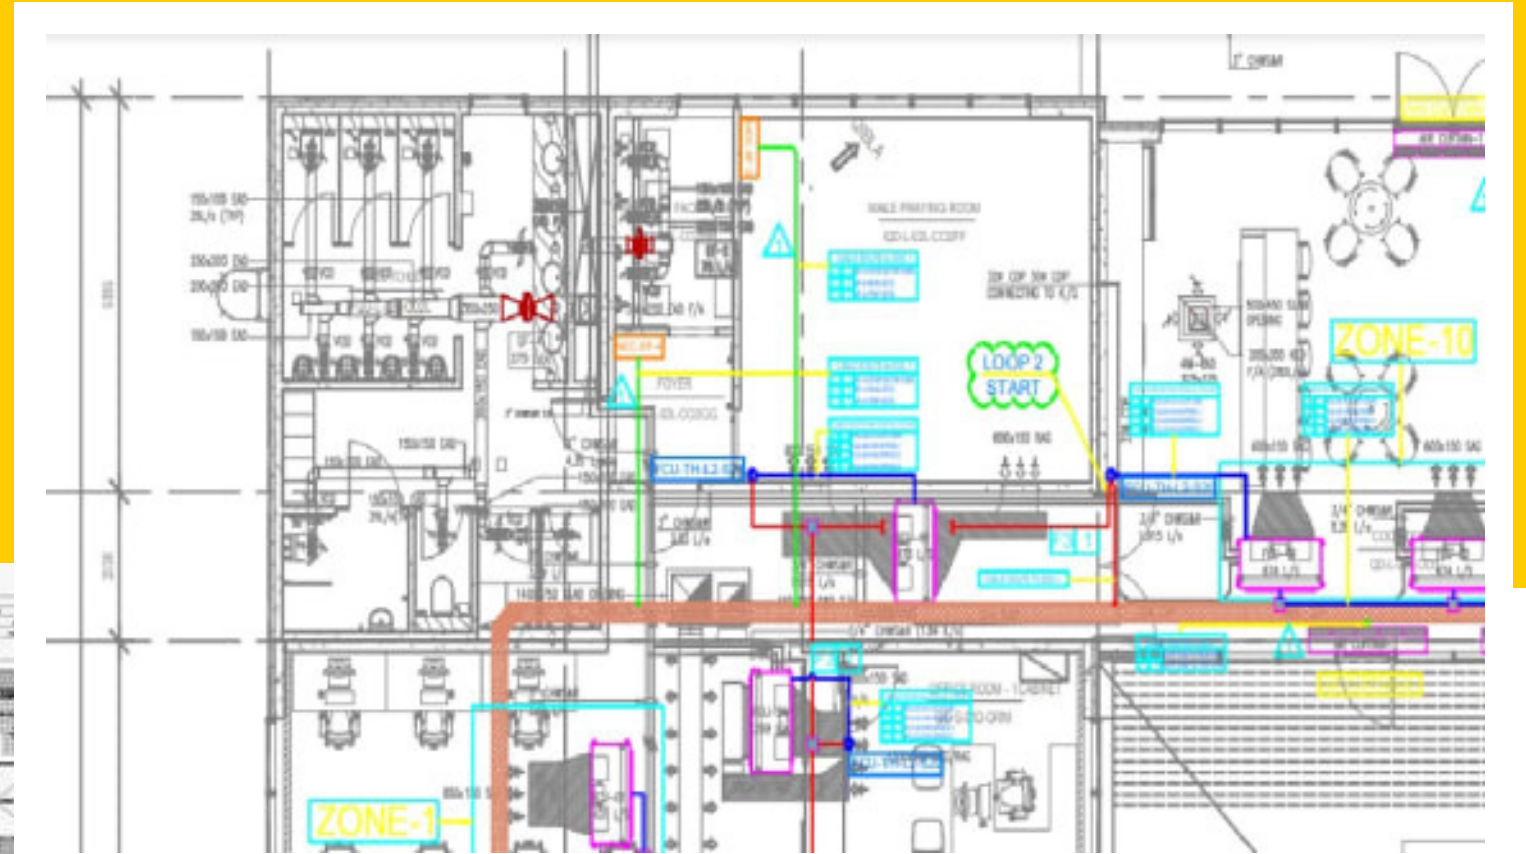

MEP Layouts
BMS Layouts
For Approvals

3

Drafting

SCAN to BIM
CAD to BIM
PDF to CAD

4

BMS - EMS

Schedule of points
Control Diagram
Testing & Commissioning
Shop Drawings Designs

OUR PROJECTS

**UAE Restaurants
and Villas**

**Lebanon Restaurants
and Residential Building**

REVIT-BIM 3D MODELING

OUR PROCESS.

PHASE 1

Project Discovery

This is where we get to know your project details, what systems you want, what brands you want to use and conduct our research and development