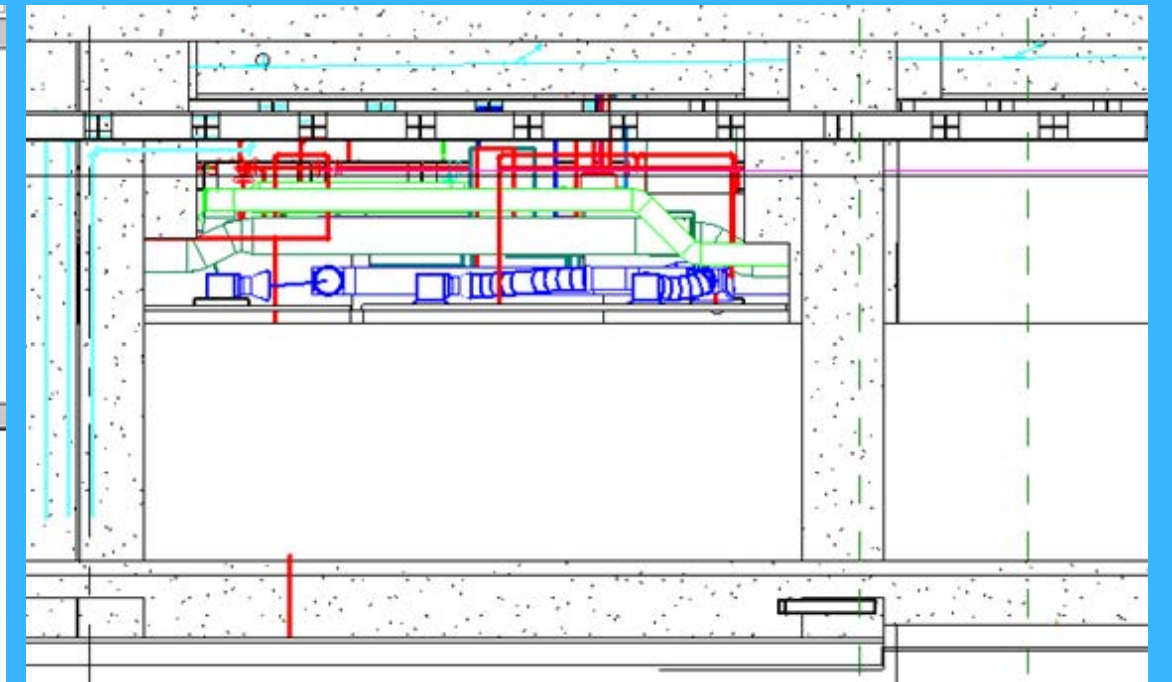

MEP Layouts
BMS Layouts
For Approvals

3

Drafting

SCAN to BIM
CAD to BIM
PDF to CAD

4

BMS - EMS

Schedule of points
Control Diagram
Testing & Commissioning
Shop Drawings Designs

OUR PROJECTS

**UAE Restaurants
and Villas**

**Lebanon Restaurants
and Residential Building**

REVIT-BIM 3D MODELING

OUR PROCESS.

PHASE 1

Project Discovery

This is where we get to know your project details, what systems you want, what brands you want to use and conduct our research and development